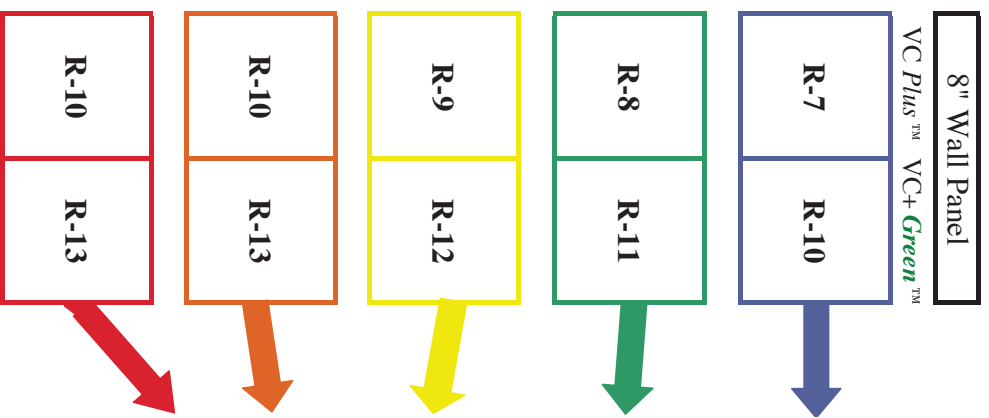

Comparison of VersaCore Plus™ R-Values to VersaCore+Green™ R-Values

Product Characteristics
 Static Parallel Path R-Value
 Unit Weight
 Fire Rating

VC Plus™	VC+Green™
R-7.3	R-9.6
50 psf	46.5 psf
2 hr 2 min	2 hr 20 min