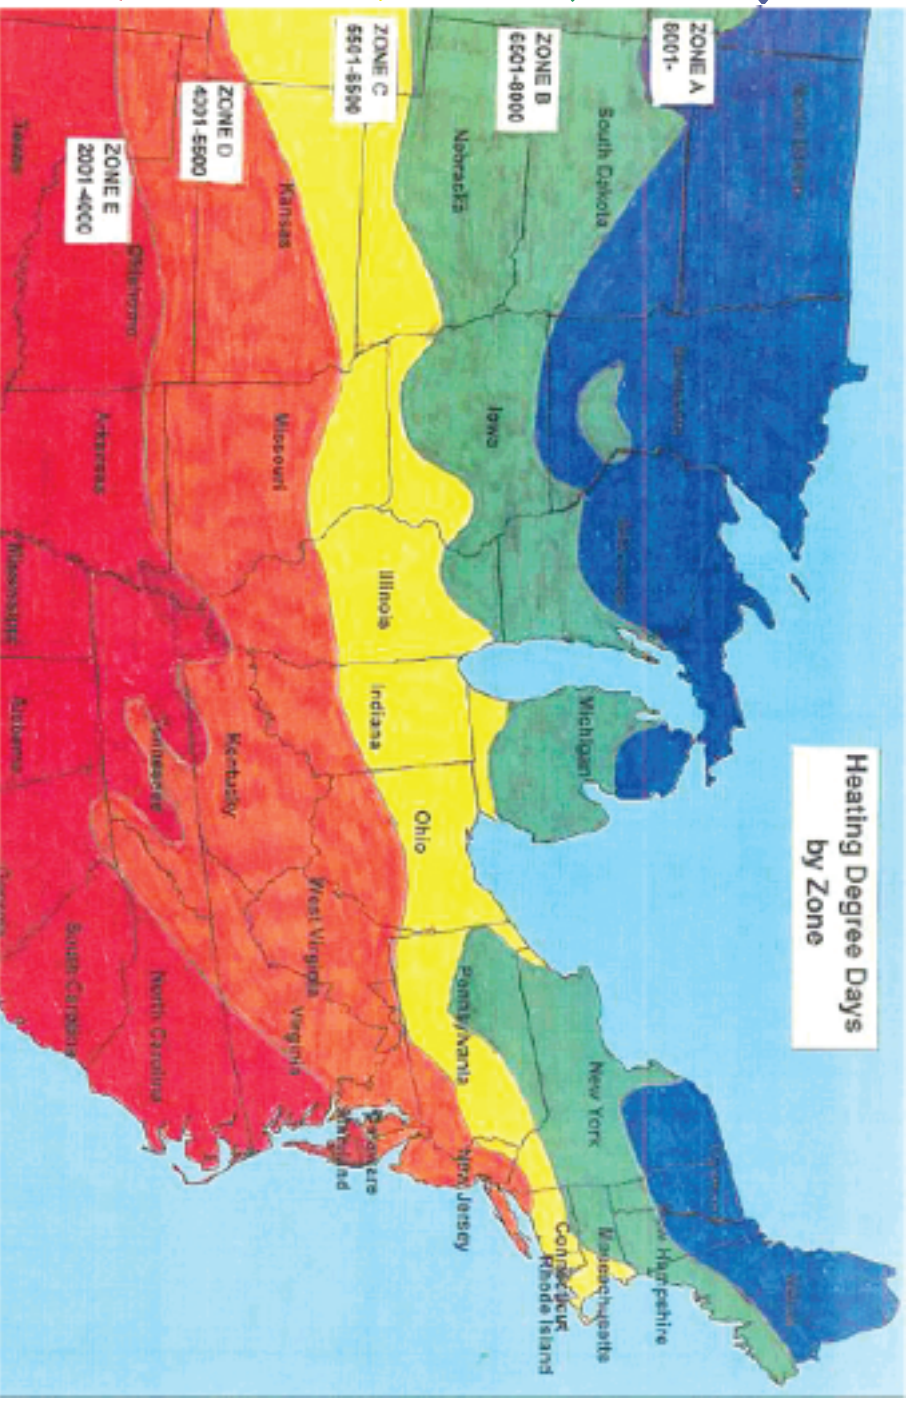

Comparison of VersaCore Plus™ R-Values to VersaCore+Green™ R-Values

Product Characteristics
 Static Parallel Path R-Value
 Unit Weight
 Fire Rating

VC Plus™	VC+Green™
R-7.3	R-9.6
50 psf	46.5 psf
2 hr 2 min	2 hr 20 min